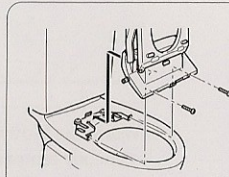

AINLY DESERVE

Installation

1. Install the junction valve to the water supply.

2. Install the seat body.

3. Connect the water supply.

Check Sheet

(inches)

Type of "LUSCENCE"	Dimension A	Dimension B	Dimension C
CW-W130 (Round)	16.5<A<18.5	5.5 or 7.7	C>1.0
CW-W131 (Elongated)	A>18.5	ditto to above	ditto to above

For your safety, all heated elements
-water spray, seat heater and dryer air-
are continuously monitored by precise
temperature sensors.

DUAL NOZZLES CLEANSE WITH COMFORT

Posterior Wash

Feminine Wash

LUSCENCE features two nozzles: one for posterior cleansing,
one for feminine cleansing.