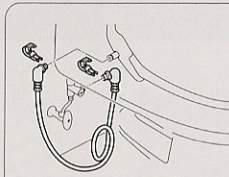

AINLY DESERVE

Installation

1. Install the junction valve to the water supply.

2. Install the seat body.

3. Connect the water supply.

Check Sheet

(inches)

Type of "LUSCENCE"	Dimension A	Dimension B	Dimension C
CW-W130 (Round)	16.5<A<18.5	5.5 or 7.7	C>1.0
CW-W131 (Elongated)	A>18.5	ditto to above	ditto to above

For your safety, all heated elements
-water spray, seat heater and dryer air-
are continuously monitored by precise
temperature sensors.

DUAL NOZZLES CLEANSE WITH COMFORT

Posterior Wash

Feminine Wash

LUSCENCE features two nozzles: one for posterior cleansing,
one for feminine cleansing.