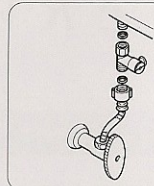

AINLY DESERVE

Installation

1. Install the junction valve to the water supply.

2. Install the seat body.

3. Connect the water supply.

Check Sheet

(inches)

Type of "LUSCENCE"	Dimension A	Dimension B	Dimension C
CW-W130 (Round)	16.5<A<18.5	5.5 or 7.7	C>1.0
CW-W131 (Elongated)	A>18.5	ditto to above	ditto to above