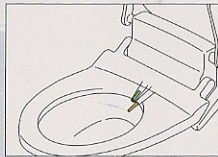

AINLY DESERVE

Installation

1. Install the junction valve to the water supply.

2. Install the seat body.

3. Connect the water supply.

Check Sheet

(inches)

Type of "LUSCENCE"	Dimension A	Dimension B	Dimension C
CW-W130 (Round)	16.5<A<18.5	5.5 or 7.7	C>1.0
CW-W131 (Elongated)	A>18.5	ditto to above	ditto to above

LUSCENCE™

Luxury Lavage

A LUXURY YOU MOST CERTAINLY DESERVE

LUSCENCE
Luxury Lovage

SUPERIOR HYGIENIC CLEANSING

Warm water sprays to cleanse.
<Both spray strength and
water temperature are adjustable.>

Warm air blows to dry.
<The air temperature is
adjustable.>

For your safety, all heated elements
-water spray, seat heater and dryer air-
are continuously monitored by precise
temperature sensors.

DUAL NOZZLES CLEANSE WITH COMFORT

Posterior Wash

Feminine Wash

LUSCENCE features two nozzles: one for posterior cleansing,
one for feminine cleansing.

The self-cleaning function automatically cleans
the nozzle after each use.
Self-cleaning can also be done anytime
with the simple press of a button.

HIGH COMPATIBILITY WITH VARIOUS TOILET BOWLS

LUSCENCE can be installed upon most toilet bowls including
luxurious one-piece ones.