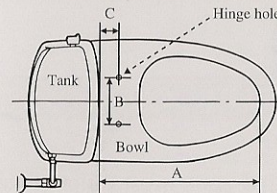

AINLY DESERVE

Installation

1. Install the junction valve to the water supply.

2. Install the seat body.

3. Connect the water supply.

Check Sheet

(inches)

Type of "LUSCENCE"	Dimension A	Dimension B	Dimension C
CW-W130 (Round)	16.5<A<18.5	5.5 or 7.7	C>1.0
CW-W131 (Elongated)	A>18.5	ditto to above	ditto to above