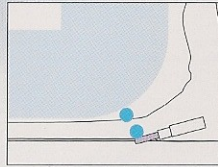

A LUXURY YOU MOST CERTAINLY DESERVE

LUSCENCE
Luxury Lovage

SUPERIOR HYGIENIC CLEANSING

Warm water sprays to cleanse.
<Both spray strength and
water temperature are adjustable.>