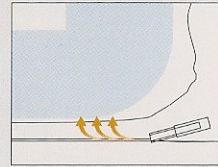

AINLY DESERVE

Installation

1. Install the junction valve to the water supply.

2. Install the seat body.

3. Connect the water supply.

Check Sheet

(inches)

Type of "LUSCENCE"	Dimension A	Dimension B	Dimension C
CW-W130 (Round)	16.5<A<18.5	5.5 or 7.7	C>1.0
CW-W131 (Elongated)	A>18.5	ditto to above	ditto to above

LUSCENCE™

Luxury Lavage

A LUXURY YOU MOST CERTAINLY DESERVE

LUSCENCE
Luxury Lovage

SUPERIOR HYGIENIC CLEANSING

Warm water sprays to cleanse.
<Both spray strength and
water temperature are adjustable.>

Warm air blows to dry.
<The air temperature is
adjustable.>

For your safety, all heated elements
-water spray, seat heater and dryer air-
are continuously monitored by precise
temperature sensors.

DUAL NOZZLES CLEANSE WITH COMFORT

Posterior Wash

Feminine Wash

LUSCENCE features two nozzles: one for posterior cleansing,
one for feminine cleansing.