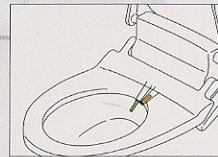

AINLY DESERVE

Installation

1. Install the junction valve to the water supply.

2. Install the seat body.

3. Connect the water supply.

Check Sheet

(inches)

Type of "LUSCENCE"	Dimension A	Dimension B	Dimension C
CW-W130 (Round)	16.5<A<18.5	5.5 or 7.7	C>1.0
CW-W131 (Elongated)	A>18.5	ditto to above	ditto to above

LUSCENCE™

Luxury Lavage

A LUXURY YOU MOST CERTAINLY DESERVE

LUSCENCE
Luxury Lovage

SUPERIOR HYGIENIC CLEANSING

Warm water sprays to cleanse.
<Both spray strength and
water temperature are adjustable.>

Warm air blows to dry.
<The air temperature is
adjustable.>

For your safety, all heated elements
-water spray, seat heater and dryer air-
are continuously monitored by precise
temperature sensors.

DUAL NOZZLES CLEANSE WITH COMFORT

Posterior Wash

Feminine Wash

LUSCENCE features two nozzles: one for posterior cleansing,
one for feminine cleansing.

The self-cleaning function automatically cleans
the nozzle after each use.
Self-cleaning can also be done anytime
with the simple press of a button.

HIGH COMPATIBILITY WITH VARIOUS TOILET BOWLS

LUSCENCE can be installed upon most toilet bowls including
luxurious one-piece ones.